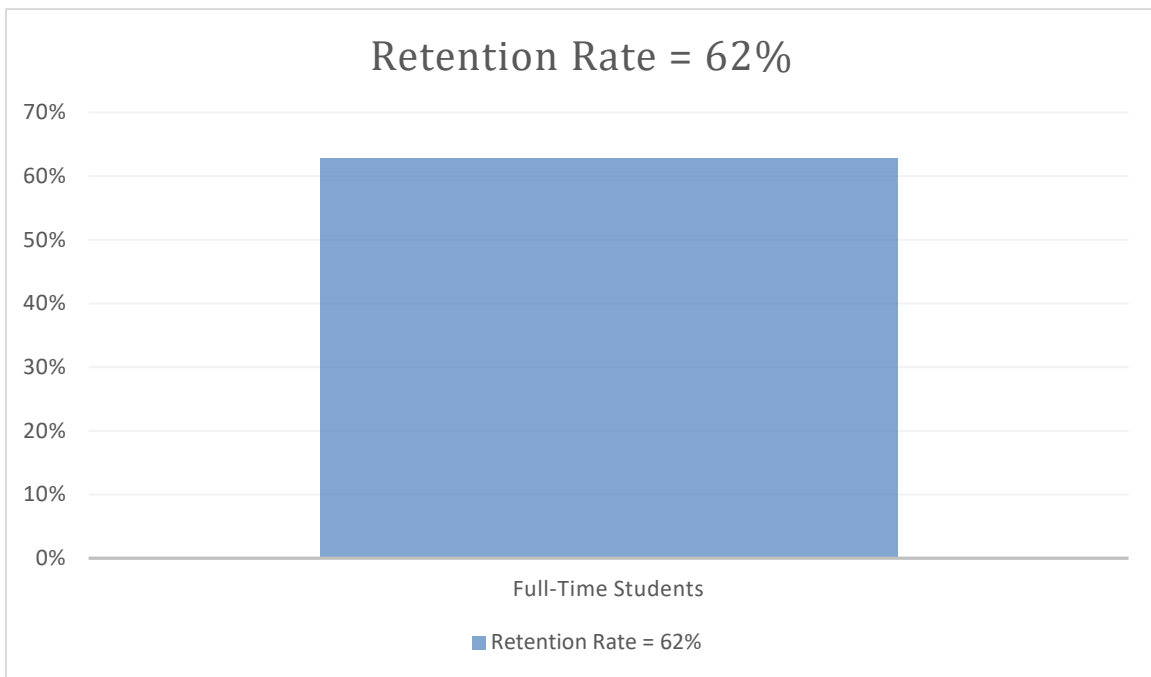

FIRST-TO-SECOND YEAR RETENTION RATES

Retention rates measure the percentage of first-time students who return to the institution to continue their studies the following fall. These rates only measure first-time students never having attended college before. Therefore, these rates do not reflect an accurate retention rate of the entire student body. Please contact the institution's Campus President for more accurate retention rates for the entire student body.

Retention rates measure the percentage of first-time students who return to the institution to continue their studies the following fall.

RETENTION RATES FOR FIRST-TIME STUDENTS

Percentage of Students Who Began Their Studies in Fall 2021 and Returned in Fall 2022