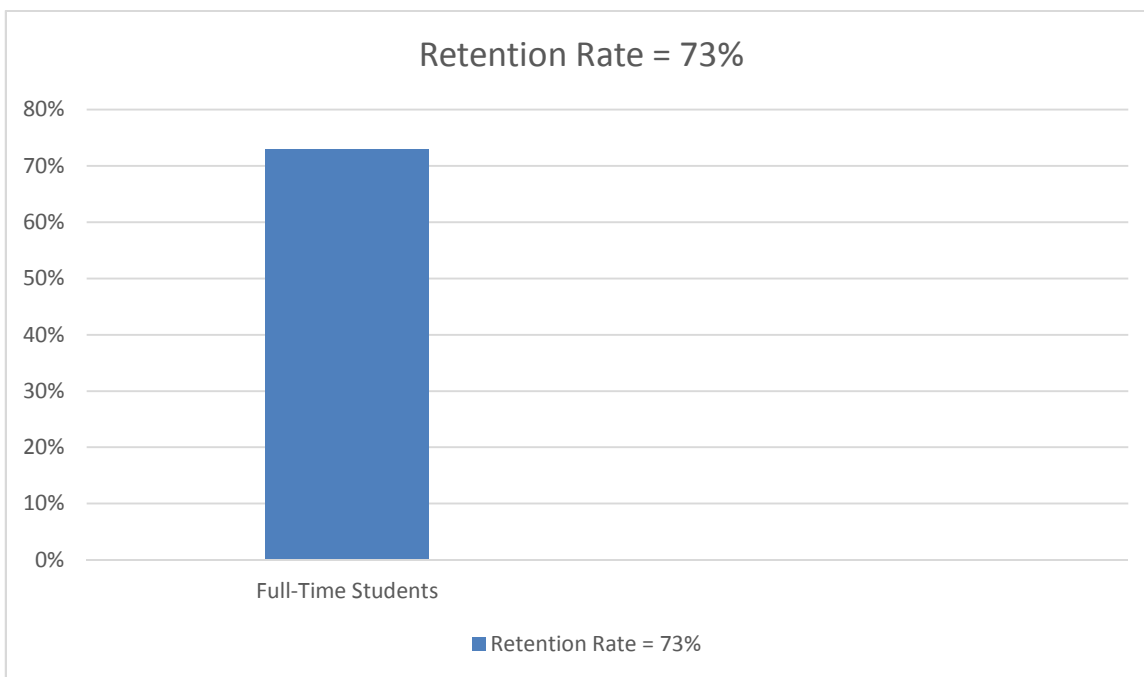

RETENTION RATES FOR FIRST-TIME STUDENTS

Percentage of Students Who Began Their Studies in Fall 2017 and Returned in Fall 2018

This is the most recent information the institution reported to the National Center for Education Statistics through IPEDS reporting. Please visit the College Navigator Website at:

<http://nces.ed.gov/collegenavigator> for more statistical information about the institution.