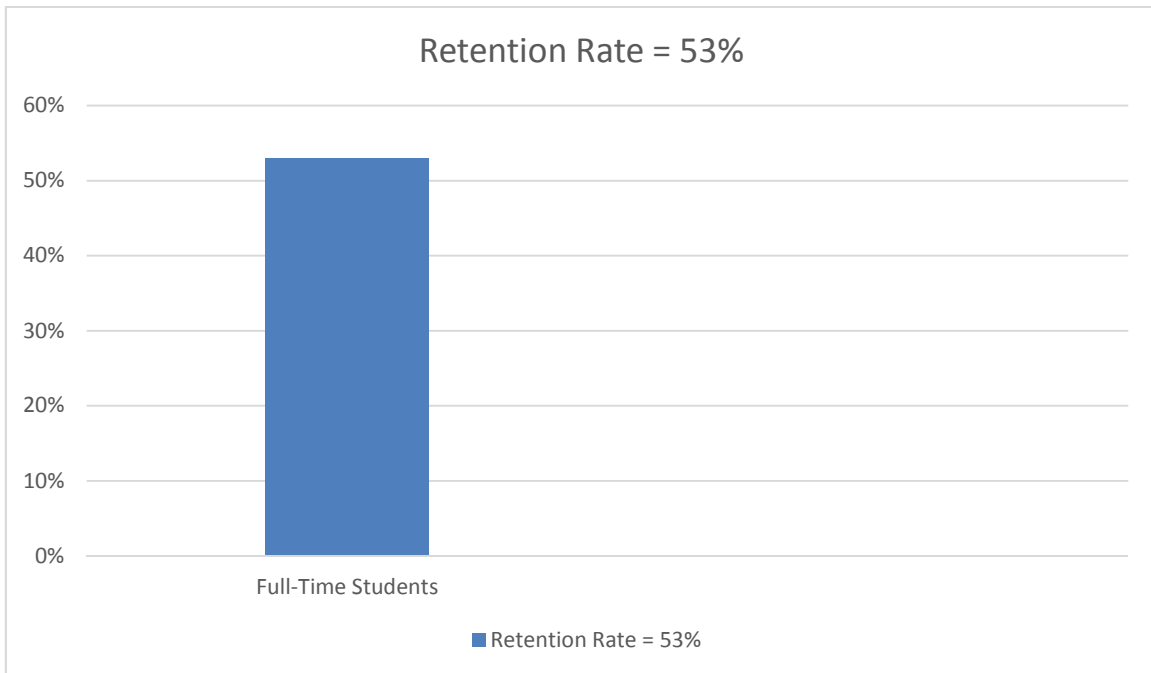

RETENTION RATES FOR FIRST-TIME STUDENTS

Percentage of Students Who Began Their Studies in Fall 2017 and Returned in Fall 2018

This is the most recent information the institution reported to the National Center for Education Statistics through IPEDS reporting. Please visit the College Navigator Website at:

<http://nces.ed.gov/collegenavigator> for more statistical information about the institution.