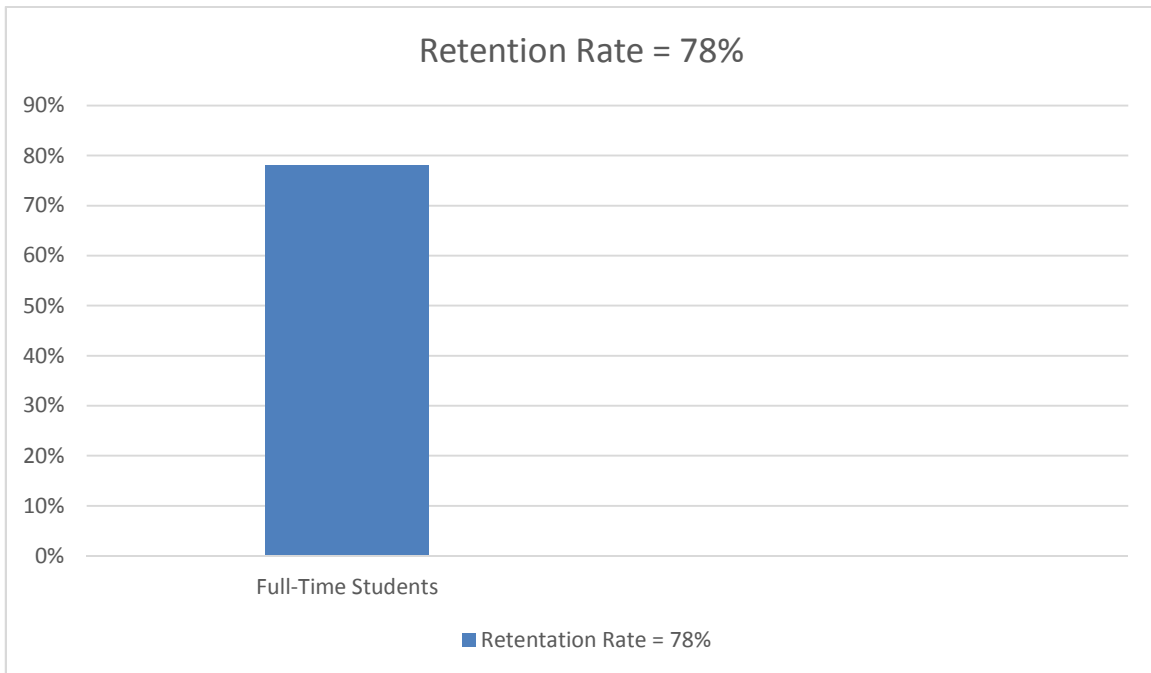

RETENTION RATES FOR FIRST-TIME STUDENTS

Percentage of Students Who Began Their Studies in Fall 2017 and Returned in Fall 2018

This is the most recent information the institution reported to the National Center for Education Statistics through IPEDS reporting. Please visit the College Navigator Website at:

<http://nces.ed.gov/collegenavigator> for more statistical information about the institution.