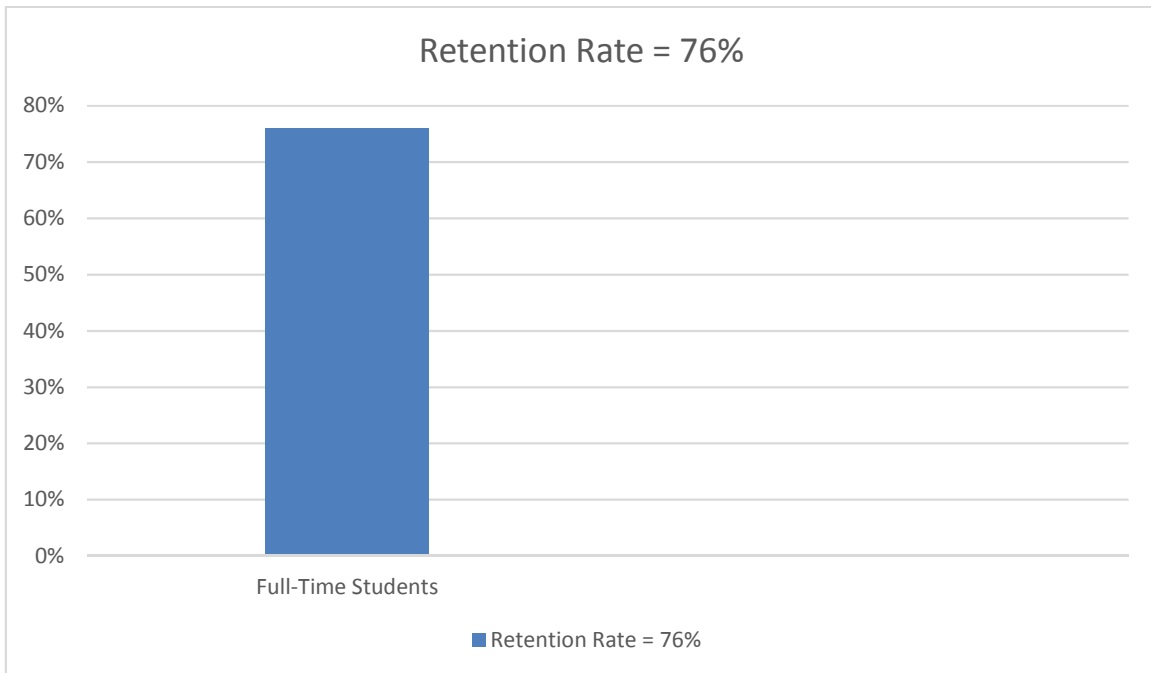

RETENTION RATES FOR FIRST-TIME STUDENTS

Percentage of Students Who Began Their Studies in Fall 2016 and Returned in Fall 2017

This is the most recent information the institution reported to the National Center for Education Statistics through IPEDS reporting. Please visit the College Navigator Website at:

<http://nces.ed.gov/collegenavigator> for more statistical information about the institution.