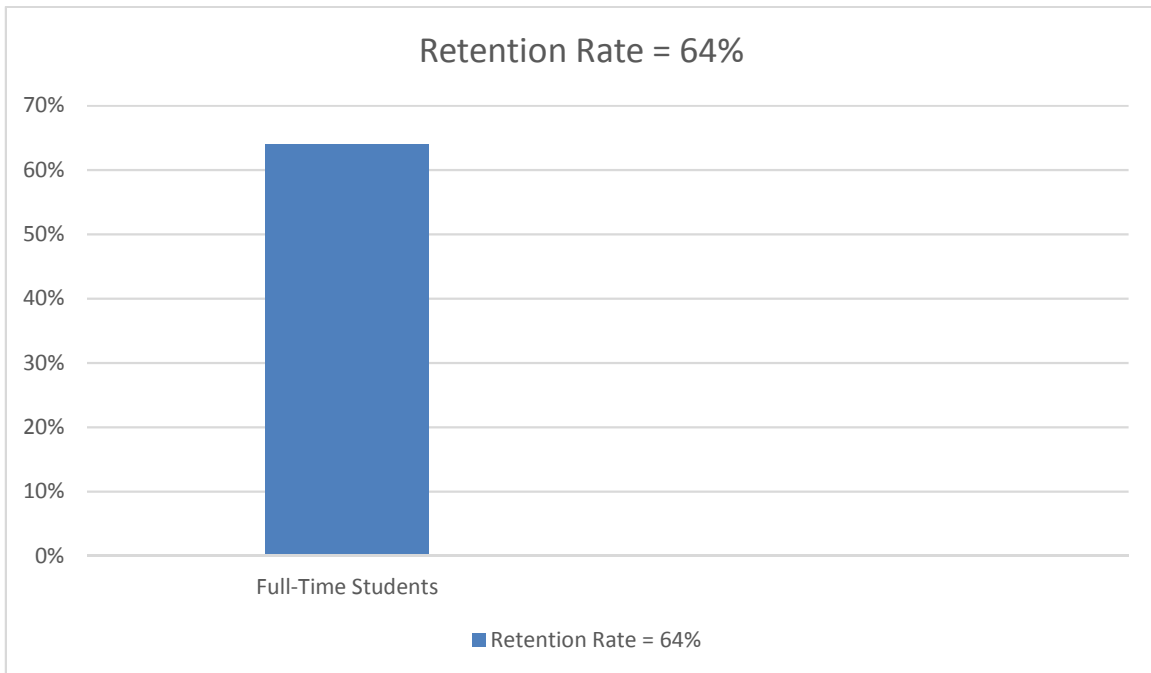

RETENTION RATES FOR FIRST-TIME STUDENTS

Percentage of Students Who Began Their Studies in Fall 2016 and Returned in Fall 2017

This is the most recent information the institution reported to the National Center for Education Statistics through IPEDS reporting. Please visit the College Navigator Website at:

<http://nces.ed.gov/collegenavigator> for more statistical information about the institution.