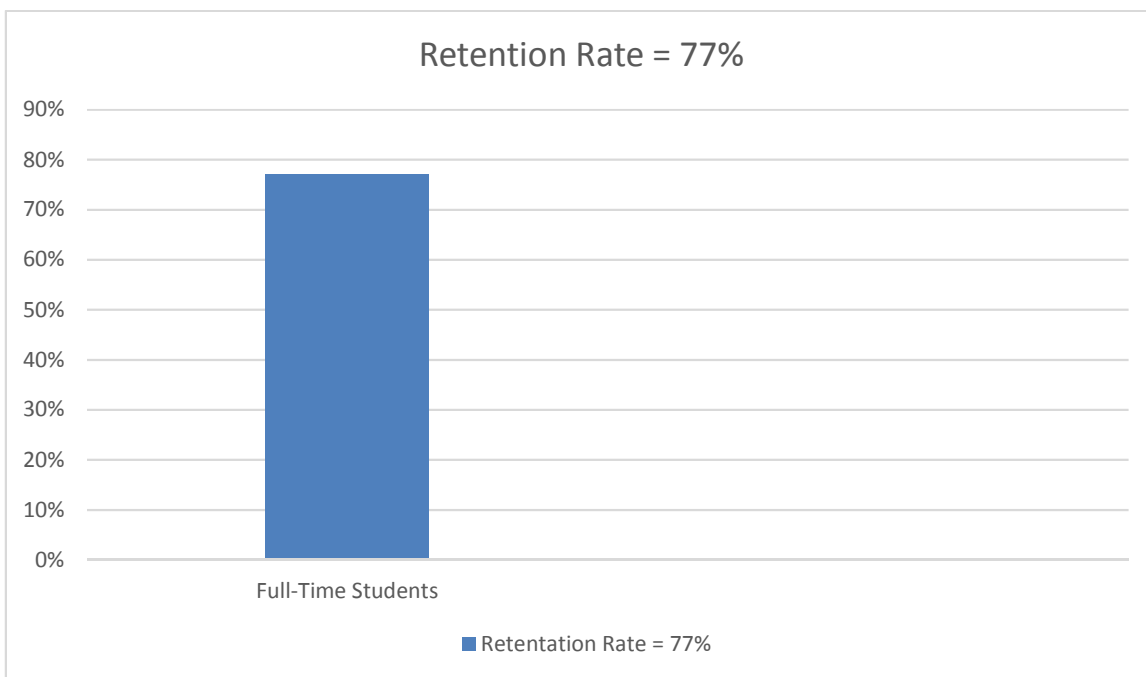

RETENTION RATES FOR FIRST-TIME STUDENTS

Percentage of Students Who Began Their Studies in Fall 2016 and Returned in Fall 2017

This is the most recent information the institution reported to the National Center for Education Statistics through IPEDS reporting. Please visit the College Navigator Website at:

<http://nces.ed.gov/collegenavigator> for more statistical information about the institution.