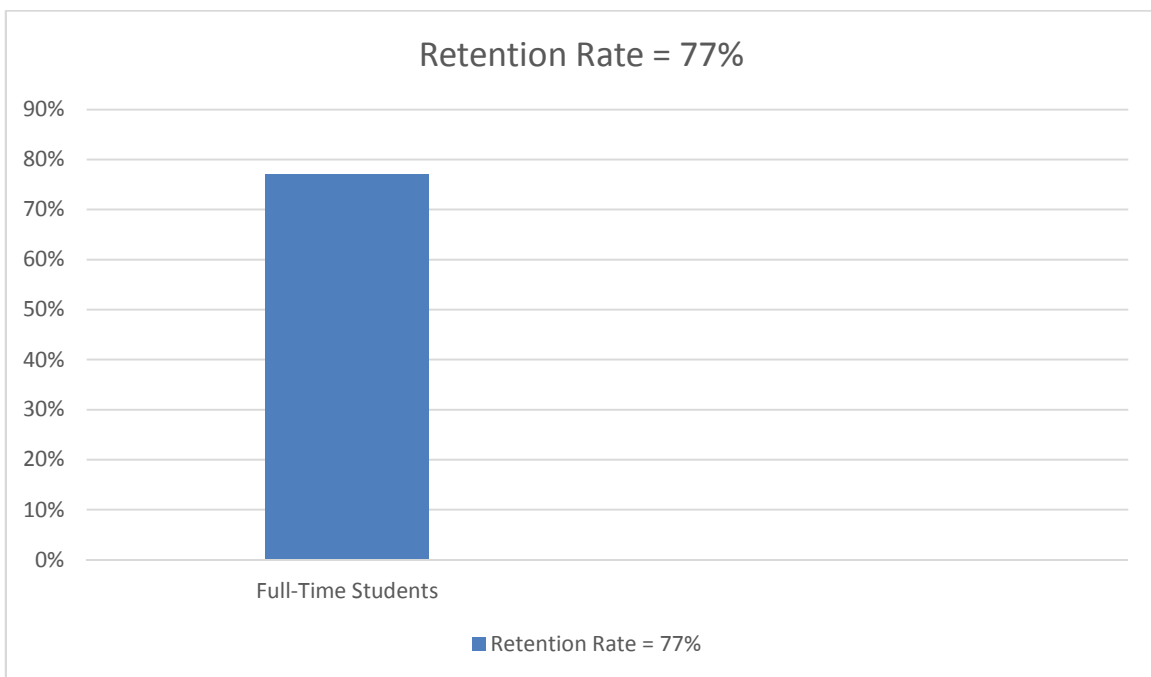

RETENTION RATES FOR FIRST-TIME STUDENTS

Percentage of Students Who Began Their Studies in Fall 2015 and Returned in Fall 2016

This is the most recent information the institution reported to the National Center for Education Statistics through IPEDS reporting. Please visit the College Navigator Website at:

<http://nces.ed.gov/collegenavigator> for more statistical information about the institution.